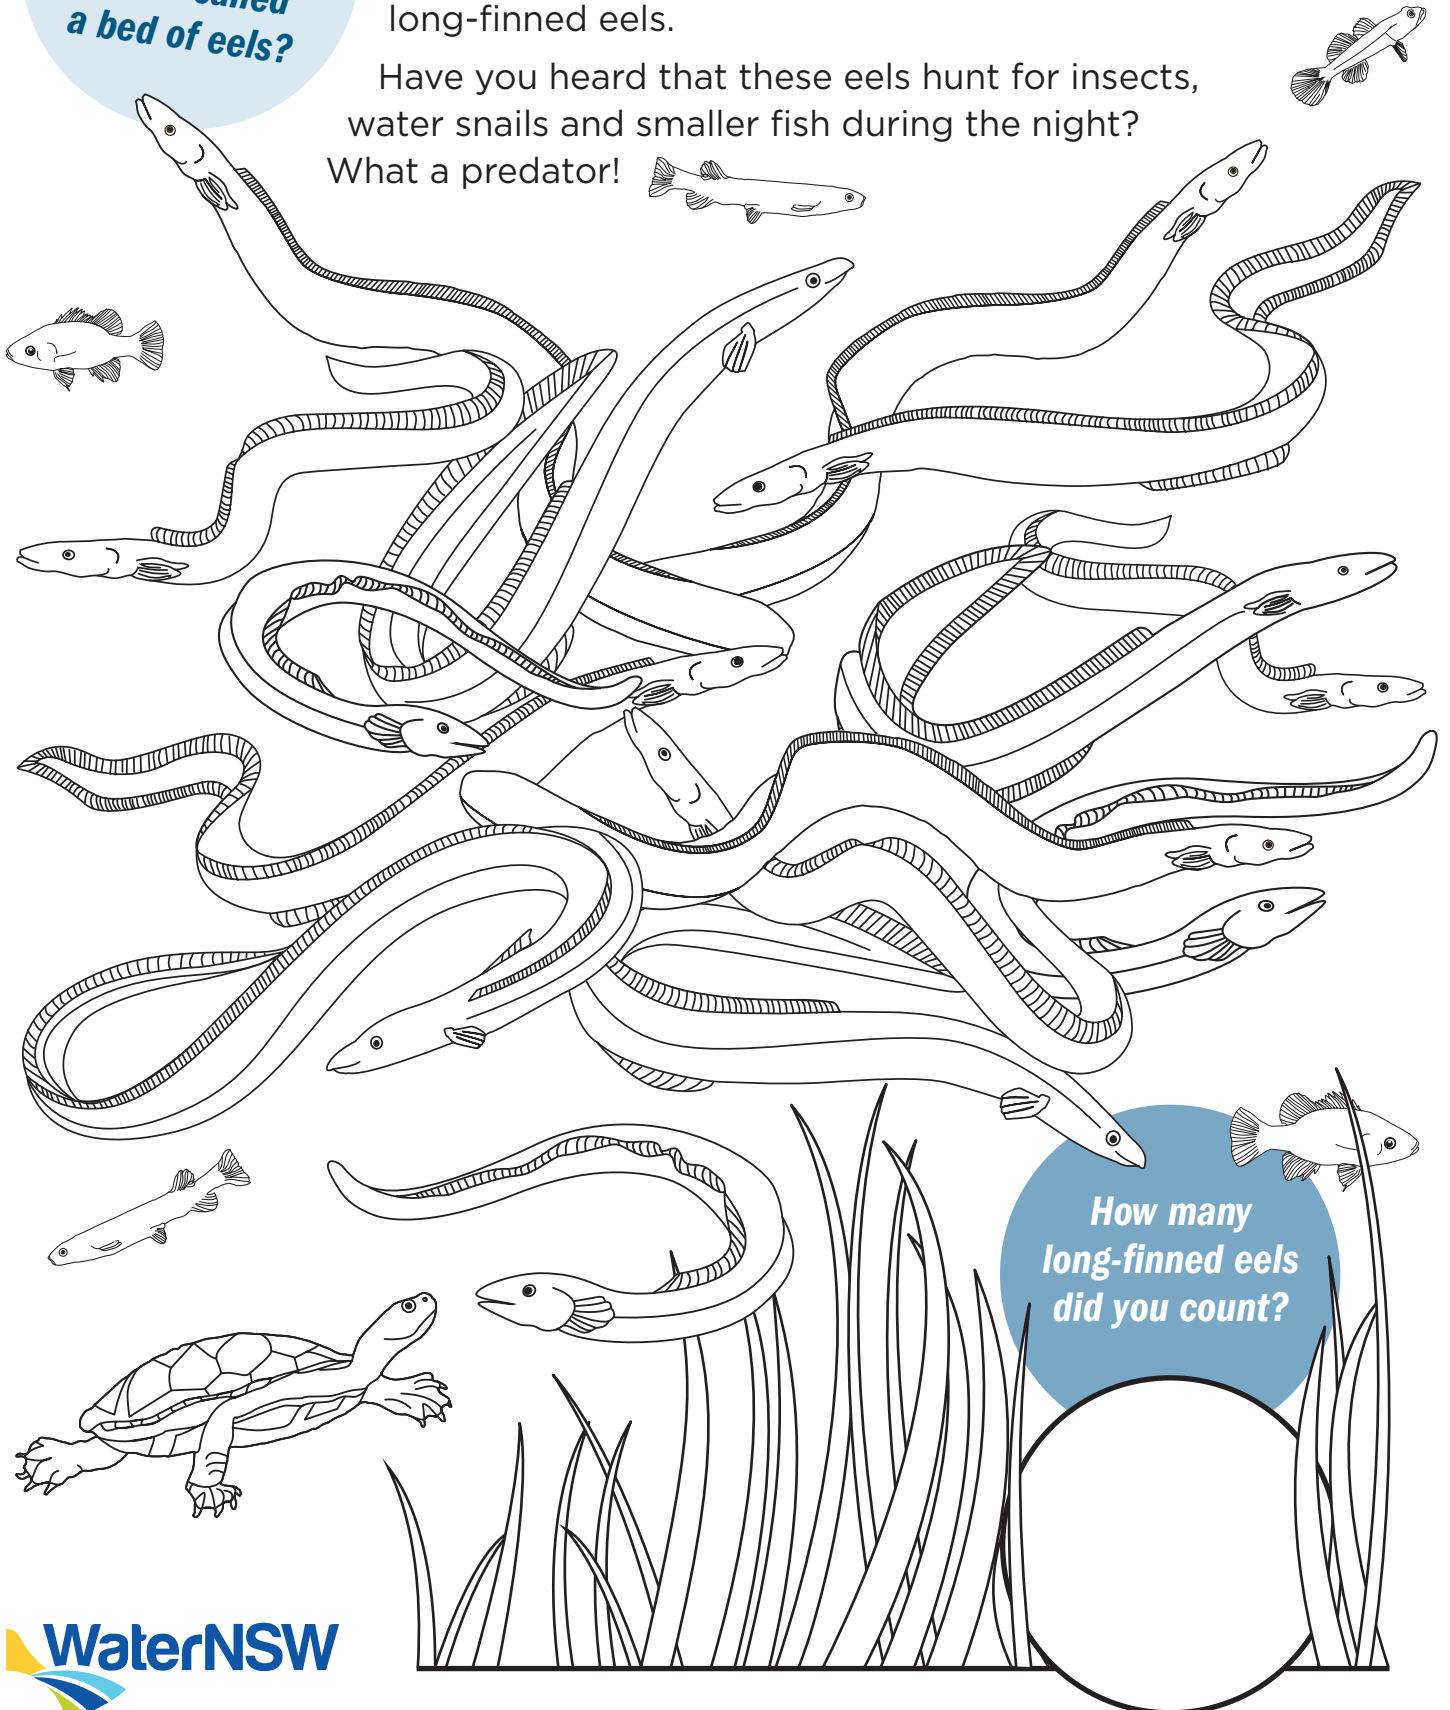

Colour and count the tangled eels

Did you know that a group of eels is called a bed of eels?

Long-finned eels are the largest freshwater eel in Australia.

They can grow to be over 1 metre long and weigh up to 22 kilograms.

Rivers, lakes and farm dams provide habitat for long-finned eels.

Have you heard that these eels hunt for insects, water snails and smaller fish during the night?
What a predator!

How many long-finned eels did you count?