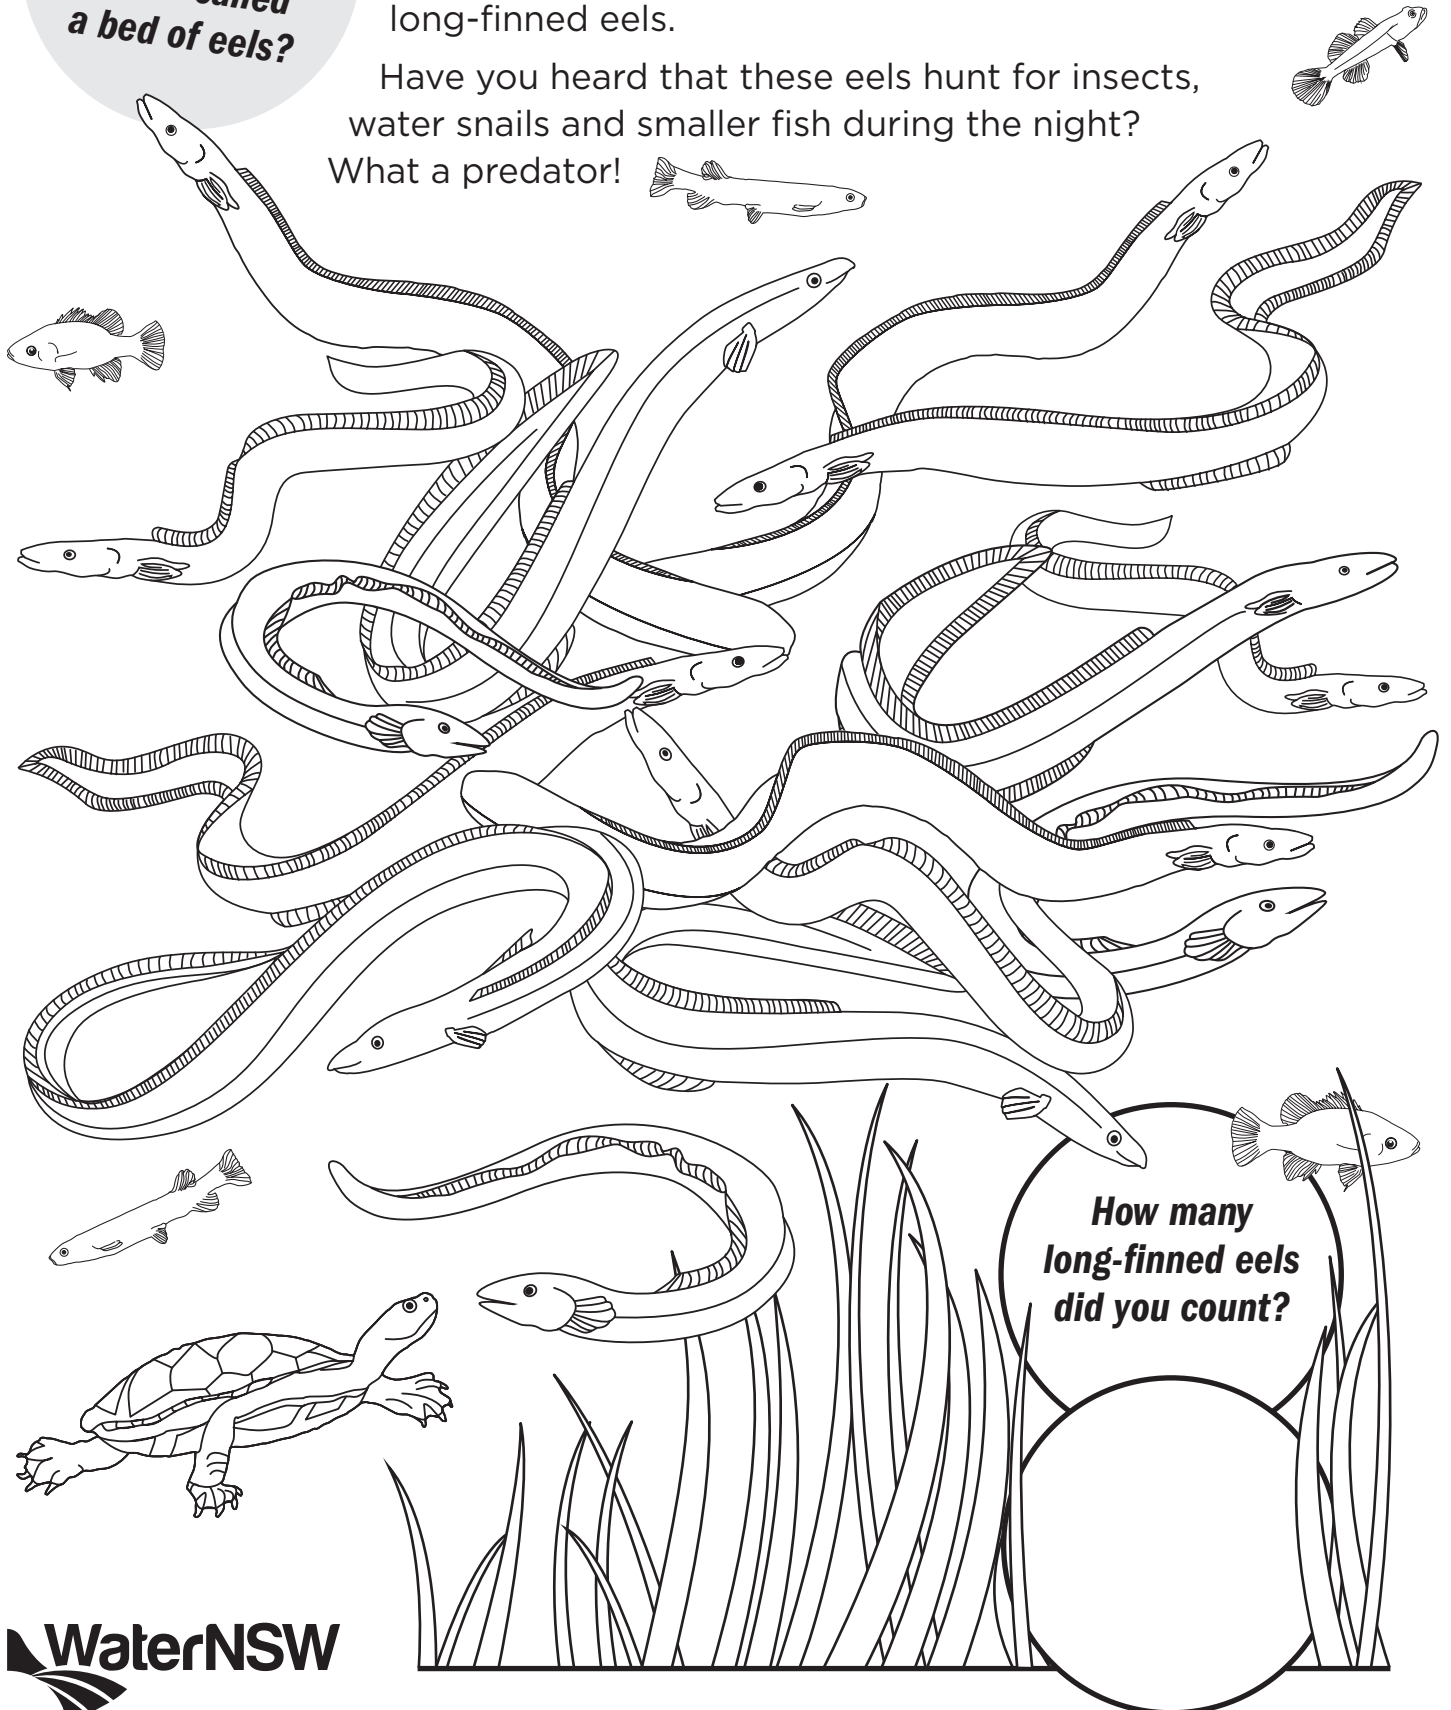

Colour and count the tangled eels

*Did you know
that a group of
eels is called
a bed of eels?*

Long-finned eels are the largest freshwater eel in Australia.

They can grow to be over 1 metre long and weigh up to 22 kilograms.

Rivers, lakes and farm dams provide habitat for long-finned eels.

Have you heard that these eels hunt for insects, water snails and smaller fish during the night?

What a predator!

*How many
long-finned eels
did you count?*